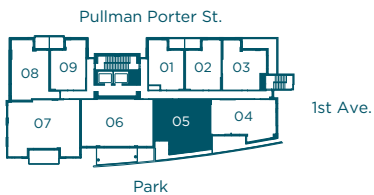

C2 | 05

2 BEDROOM
Interior | 940 Sq.Ft.
Exterior | 151 Sq.Ft.

NAVÍO™
SOUTH

LEVEL 3-12

Concert reserves the right to make modifications and changes to floor plans, project design, specifications and features. Final suite size, dimensions, and floorplans are approximate and may vary. E.&O.E. May 2016